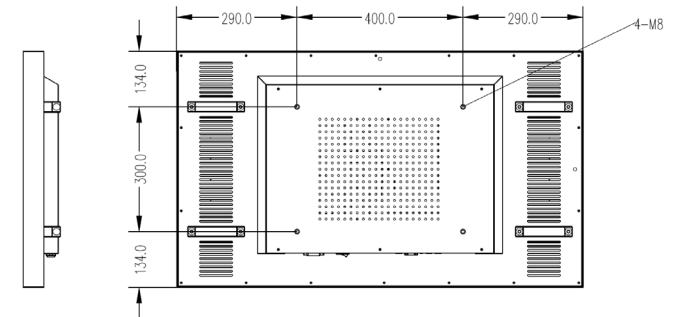

3,500CD/M2 SUNLIGHT READABLE

SMART TEMPERATURE CONTROL

LIGHTWEIGHT ENCLOSURE

24/7 IPS PANEL

SUPER HIGH CONTRAST RATIO

POWER TIMER

USB PLUG AND PLAY

OPTIONAL NETWORK UPGRADE

melford