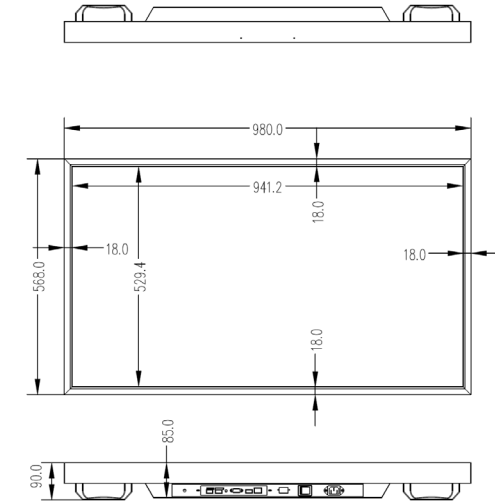

3,500CD/M2 SUNLIGHT READABLE

SMART TEMPERATURE CONTROL

LIGHTWEIGHT ENCLOSURE

24/7 IPS PANEL

SUPER HIGH CONTRAST RATIO

POWER TIMER

USB PLUG AND PLAY

OPTIONAL NETWORK UPGRADE

melford